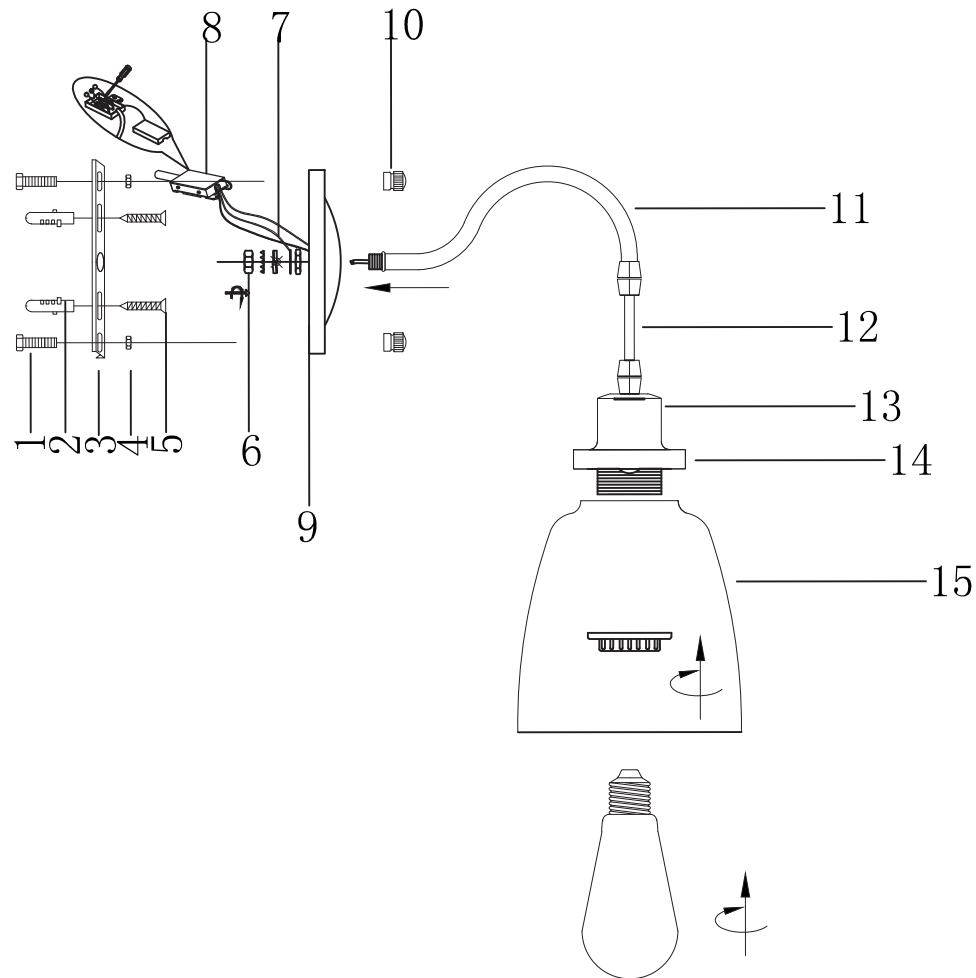

# INSTRUCTION

**MODEL:** FR4167-WL-01-BL  
SCONCE

 1 X E27 (60W)

FREYA-LIGHT.COM