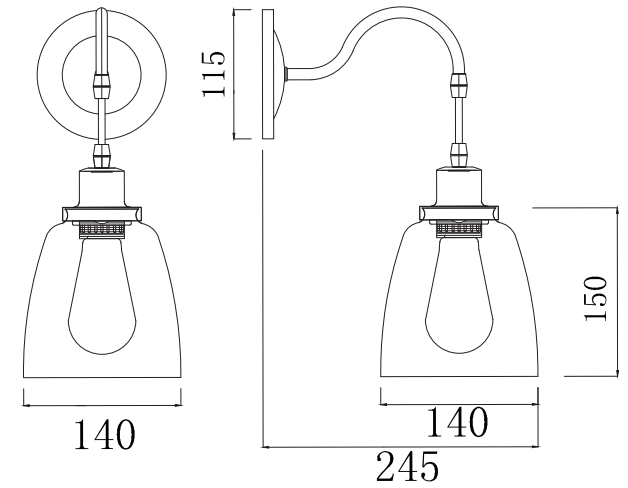

# INSTRUCTION

**MODEL:** FR4167-WL-01-BL  
SCONCE

 1 X E27 (60W)

FREYA-LIGHT.COM